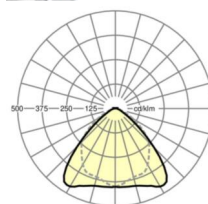

CHARACTERISTICS

Order number	19515004080
EAN number	4020863427178
Commodity code	94051190
Certification mark	IP 20, Protection class I, ENEC10 VDE, F, HACCP DIN10500/Food/IFS-application-related suitability/BRC, Indoor, CE
Impact resistance (IK rating)	IK03 (-20°C bis 30°C)
Ambient temperatur	ta -20°C to 30°C
Warranty period	5 years
State funding programs	BEG - Federal funding for efficient buildings (valid only for Germany)

ELECTRICAL ENGINEERING

Controller	Electronic driver (1 pcs.)
System output	24W
Mains voltage	230V/50Hz
Energy efficiency class/light source	B

LIGHTING TECHNOLOGY

Placement	LED, Colour rendering/Light colour CRI ≥ 80 / 3000K
Colour tolerance (MacAdam)	3SDCM
Nominal luminous flux	4264lm
LED service life	50000h L80/B10 (Tq 30°C), 70000h L80/B50 (Tq 30°C)
Luminaire luminous efficiency	179lm/W
Beam angle	95° (C0) / 95° (C90)
UGR lat./long.	20.4 / 21.9

MECHANICS

Housing colour	traffic white RAL 9016
Dimensions (LxWxDxH)	1531mm x 55mm x 37mm
Weight (net)	1.75kg
Type of installation	Mounting rail system installation, Light structure

Dimensions

L	1531 mm	Length
B	55 mm	Width
H	37 mm	Height

DEEP-LINK

<https://www.regiolux.de/en/article/19515004080>

Reference	LED 4000lm 830
ηLB	100 %
Φ ↓/↑	98 % / 2 %
UGR lat./long.	20.4 / 21.9